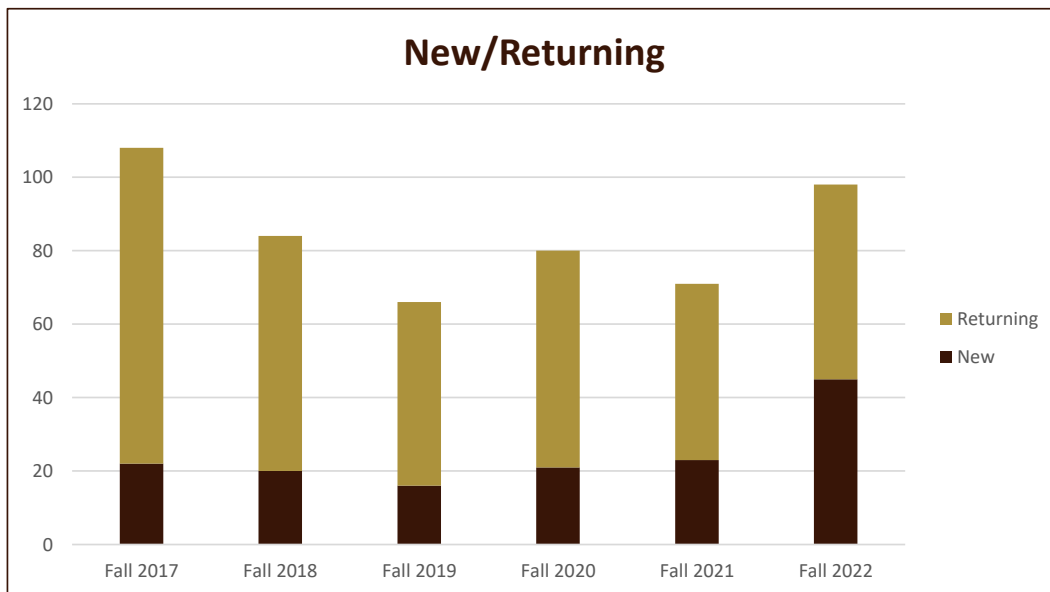

SMSU Psychology Program Data

Majors Enrolled

Academic Years 2017-18 to 2022-23

Using Fall Semester data (Fall 2017 to Fall 2022) for Term specific measures

Enrollment by Class						
	Fall 2017	Fall 2018	Fall 2019	Fall 2020	Fall 2021	Fall 2022
1 - Freshmen	17	18	16	27	16	24
2 - Sophomore	27	16	18	18	16	22
3 - Junior	19	28	15	20	18	32
4 - Senior	44	22	17	15	21	19
5 - Previous Degree	1					1
Grand Total	108	84	66	80	71	98

SMSU Psychology Program Data

Majors Enrolled

Academic Years 2017-18 to 2022-23

Using Fall Semester data (Fall 2017 to Fall 2022) for Term specific measures

Enrollment by FT/PT						
	Fall 2017	Fall 2018	Fall 2019	Fall 2020	Fall 2021	Fall 2022
Full	95	80	64	75	66	74
Part	13	4	2	5	5	24
Grand Total	108	84	66	80	71	98

New/Return Headcount						
	Fall 2017	Fall 2018	Fall 2019	Fall 2020	Fall 2021	Fall 2022
New	22	20	16	21	23	45
Returning	86	64	50	59	48	53
Grand Total	108	84	66	80	71	98

SMSU Psychology Program Data

Majors Enrolled