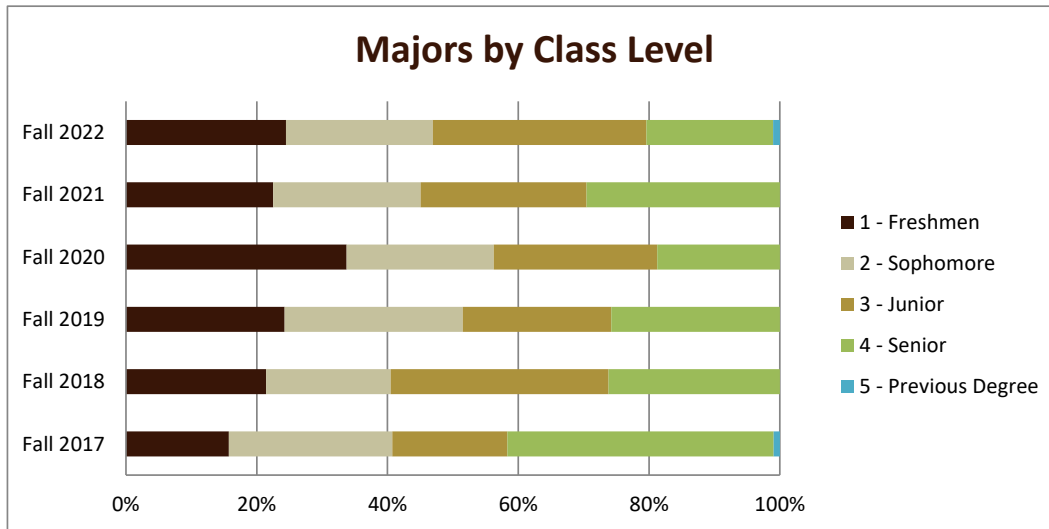

SMSU Psychology Program Data

Majors Enrolled

Academic Years 2017-18 to 2022-23

Using Fall Semester data (Fall 2017 to Fall 2022) for Term specific measures

Enrollment by Gender						
	Fall 2017	Fall 2018	Fall 2019	Fall 2020	Fall 2021	Fall 2022
Unknown					1	4
Female	78	62	53	68	54	76
Male	30	22	13	12	16	18
Grand Total	108	84	66	80	71	98

Enrollment by Race/Ethnicity						
	Fall 2017	Fall 2018	Fall 2019	Fall 2020	Fall 2021	Fall 2022
Am. Indian/Alaska Nat.	3					1
Asian		1	1	2		1
Black	8	9	8	10	5	3
Hispanic	1	2	5	5	6	7
International	3	3	1	1	3	1
Nat. Hawaiian/Pac. Isl.						1
Two Plus Races	3	4	3	5	2	5
Unknown	5	2	2	1	2	4
White	85	63	46	56	53	75

SMSU Psychology Program Data

Majors Enrolled

Academic Years 2017-18 to 2022-23

Using Fall Semester data (Fall 2017 to Fall 2022) for Term specific measures

Enrollment by Class						
	Fall 2017	Fall 2018	Fall 2019	Fall 2020	Fall 2021	Fall 2022
1 - Freshmen	17	18	16	27	16	24
2 - Sophomore	27	16	18	18	16	22
3 - Junior	19	28	15	20	18	32
4 - Senior	44	22	17	15	21	19
5 - Previous Degree	1					1
Grand Total	108	84	66	80	71	98

SMSU Psychology Program Data

Majors Enrolled

Academic Years 2017-18 to 2022-23

Using Fall Semester data (Fall 2017 to Fall 2022) for Term specific measures

Enrollment by FT/PT						
	Fall 2017	Fall 2018	Fall 2019	Fall 2020	Fall 2021	Fall 2022
Full	95	80	64	75	66	74
Part	13	4	2	5	5	24
Grand Total	108	84	66	80	71	98