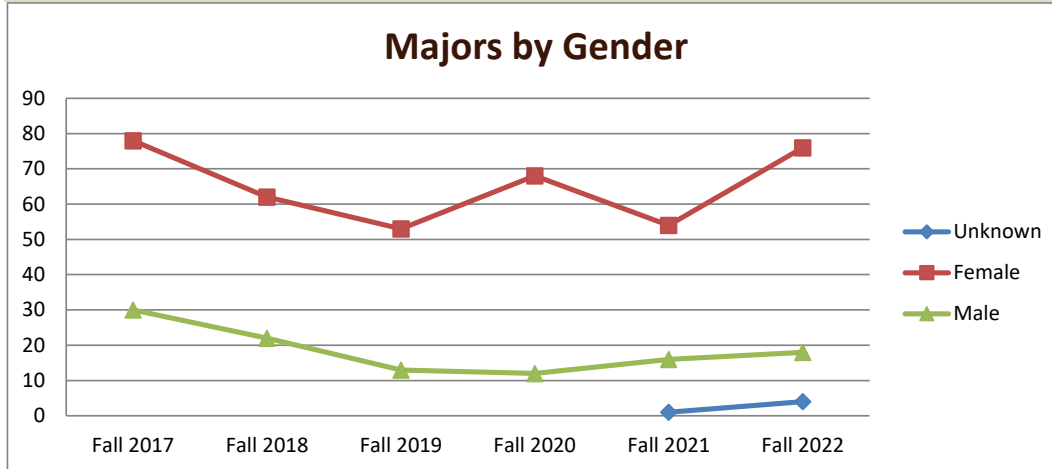

SMSU Psychology Program Data

Majors Enrolled

Academic Years 2017-18 to 2022-23

Using Fall Semester data (Fall 2017 to Fall 2022) for Term specific measures

Enrollment by Term						
	2018	2019	2020	2021	2022	2023
Fall	108	84	66	80	71	98
Spring	105	83	62	66	79	89
Summer	30	28	23	21	15	24

SMSU Psychology Program Data

Majors Enrolled

Academic Years 2017-18 to 2022-23

Using Fall Semester data (Fall 2017 to Fall 2022) for Term specific measures

Enrollment by Gender						
	Fall 2017	Fall 2018	Fall 2019	Fall 2020	Fall 2021	Fall 2022
Unknown					1	4
Female	78	62	53	68	54	76
Male	30	22	13	12	16	18
Grand Total	108	84	66	80	71	98