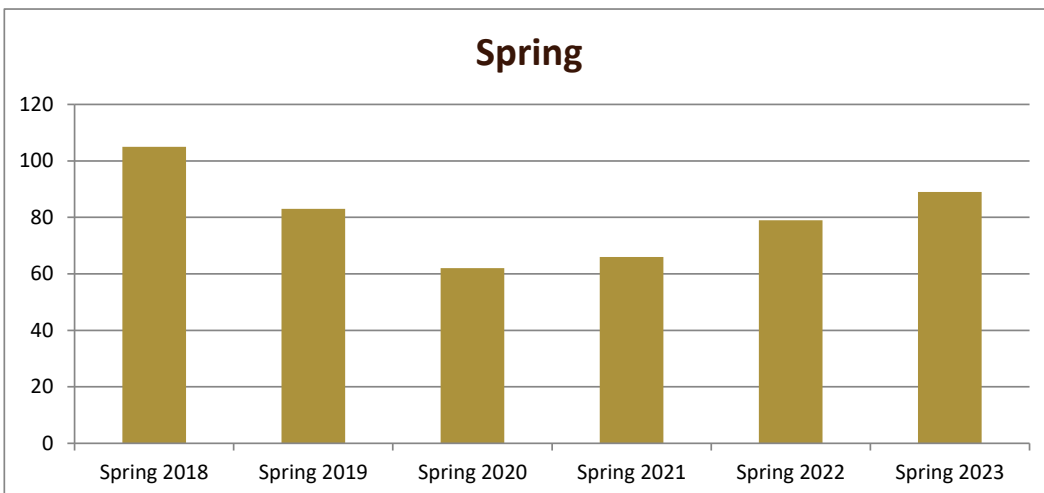

SMSU Psychology Program Data

Majors Enrolled

Academic Years 2017-18 to 2022-23

Using Fall Semester data (Fall 2017 to Fall 2022) for Term specific measures

Enrollment by Term						
	2018	2019	2020	2021	2022	2023
Fall	108	84	66	80	71	98
Spring	105	83	62	66	79	89
Summer	30	28	23	21	15	24

SMSU Psychology Program Data

Majors Enrolled

Academic Years 2017-18 to 2022-23

Using Fall Semester data (Fall 2017 to Fall 2022) for Term specific measures

Enrollment by Gender						
	Fall 2017	Fall 2018	Fall 2019	Fall 2020	Fall 2021	Fall 2022
Unknown					1	4
Female	78	62	53	68	54	76
Male	30	22	13	12	16	18
Grand Total	108	84	66	80	71	98