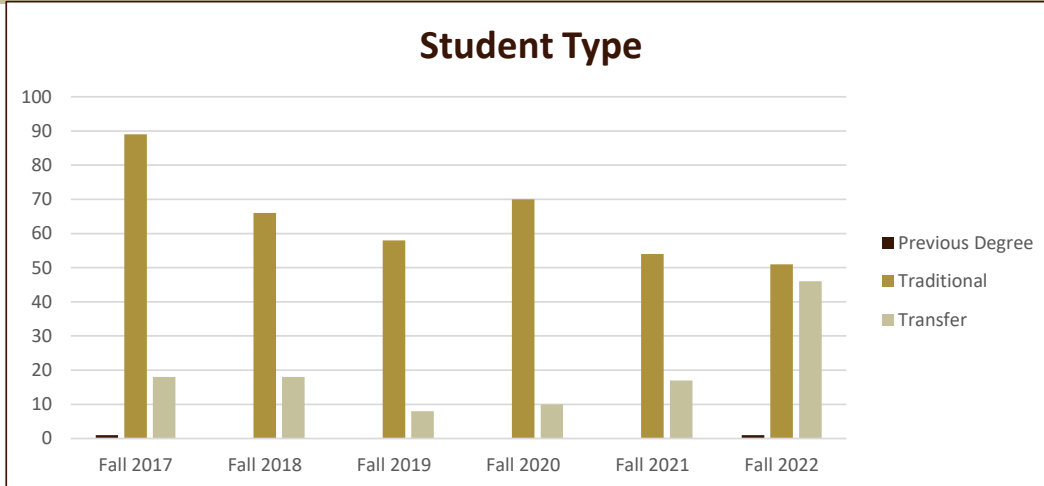

SMSU Psychology Program Data

Majors Enrolled

Academic Years 2017-18 to 2022-23

Using Fall Semester data (Fall 2017 to Fall 2022) for Term specific measures

Enrollment by FT/PT						
	Fall 2017	Fall 2018	Fall 2019	Fall 2020	Fall 2021	Fall 2022
Full	95	80	64	75	66	74
Part	13	4	2	5	5	24
Grand Total	108	84	66	80	71	98

New/Return Headcount						
	Fall 2017	Fall 2018	Fall 2019	Fall 2020	Fall 2021	Fall 2022
New	22	20	16	21	23	45
Returning	86	64	50	59	48	53
Grand Total	108	84	66	80	71	98

SMSU Psychology Program Data

Majors Enrolled

Academic Years 2017-18 to 2022-23

Using Fall Semester data (Fall 2017 to Fall 2022) for Term specific measures

Student Type	Fall 2017	Fall 2018	Fall 2019	Fall 2020	Fall 2021	Fall 2022
Previous Degree	1					1
Traditional	89	66	58	70	54	51
Transfer	18	18	8	10	17	46
Grand Total	108	84	66	80	71	98