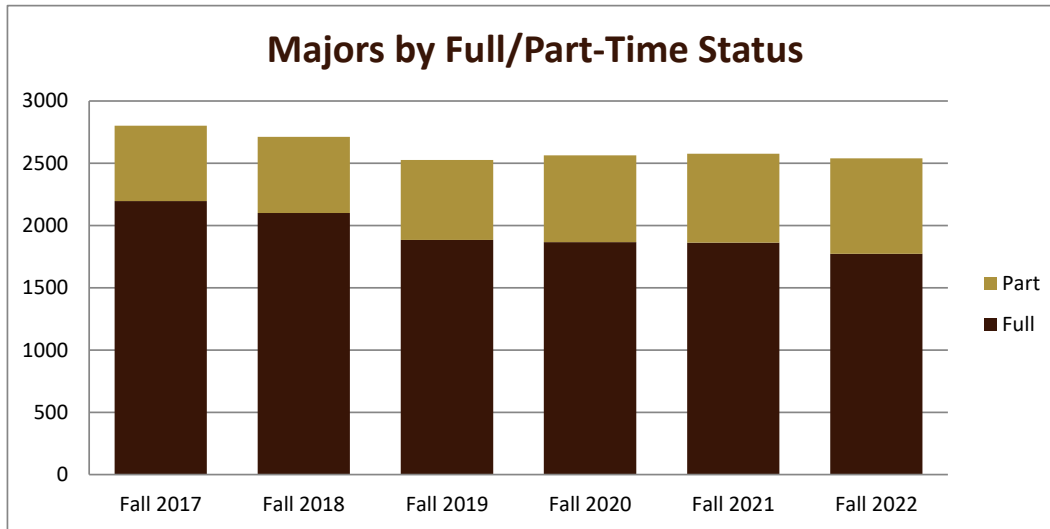

SMSU Psychology Program Data

Majors Enrolled

Academic Years 2017-18 to 2022-23

Using Fall Semester data (Fall 2017 to Fall 2022) for Term specific measures

Enrollment by Class						
	Fall 2017	Fall 2018	Fall 2019	Fall 2020	Fall 2021	Fall 2022
1 - Freshmen	17	18	16	27	16	24
2 - Sophomore	27	16	18	18	16	22
3 - Junior	19	28	15	20	18	32
4 - Senior	44	22	17	15	21	19
5 - Previous Degree	1					1
Grand Total	108	84	66	80	71	98

SMSU Psychology Program Data

Majors Enrolled

Academic Years 2017-18 to 2022-23

Using Fall Semester data (Fall 2017 to Fall 2022) for Term specific measures

Enrollment by FT/PT						
	Fall 2017	Fall 2018	Fall 2019	Fall 2020	Fall 2021	Fall 2022
Full	95	80	64	75	66	74
Part	13	4	2	5	5	24
Grand Total	108	84	66	80	71	98

New/Return Headcount						
	Fall 2017	Fall 2018	Fall 2019	Fall 2020	Fall 2021	Fall 2022
New	22	20	16	21	23	45
Returning	86	64	50	59	48	53
Grand Total	108	84	66	80	71	98

SMSU Psychology Program Data

Majors Enrolled