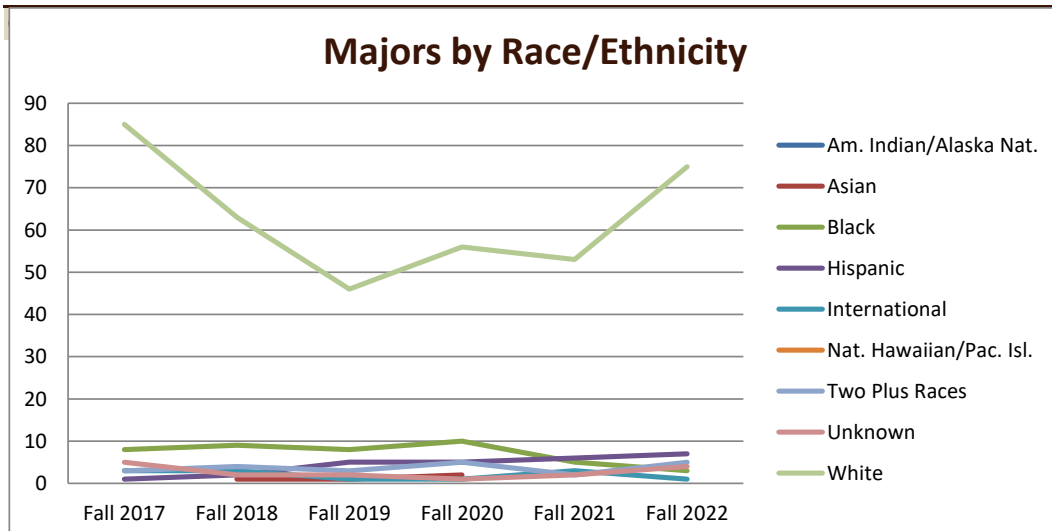

SMSU Psychology Program Data

Majors Enrolled

Academic Years 2017-18 to 2022-23

Using Fall Semester data (Fall 2017 to Fall 2022) for Term specific measures

Enrollment by Term						
	2018	2019	2020	2021	2022	2023
Fall	108	84	66	80	71	98
Spring	105	83	62	66	79	89
Summer	30	28	23	21	15	24

SMSU Psychology Program Data

Majors Enrolled

Academic Years 2017-18 to 2022-23

Using Fall Semester data (Fall 2017 to Fall 2022) for Term specific measures

Enrollment by Gender						
	Fall 2017	Fall 2018	Fall 2019	Fall 2020	Fall 2021	Fall 2022
Unknown					1	4
Female	78	62	53	68	54	76
Male	30	22	13	12	16	18
Grand Total	108	84	66	80	71	98

Enrollment by Race/Ethnicity						
	Fall 2017	Fall 2018	Fall 2019	Fall 2020	Fall 2021	Fall 2022
Am. Indian/Alaska Nat.	3					1
Asian		1	1	2		1
Black	8	9	8	10	5	3
Hispanic	1	2	5	5	6	7
International	3	3	1	1	3	1
Nat. Hawaiian/Pac. Isl.						1
Two Plus Races	3	4	3	5	2	5
Unknown	5	2	2	1	2	4
White	85	63	46	56	53	75