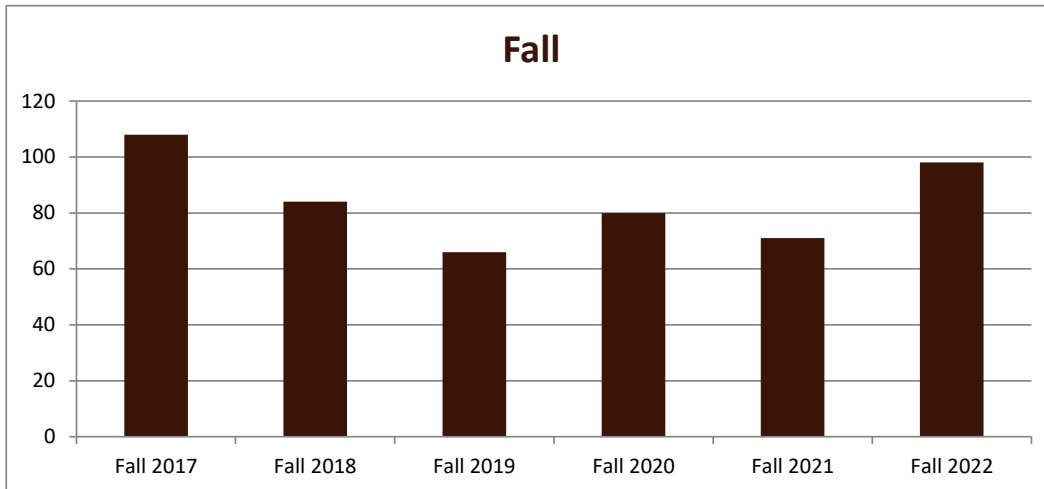

SMSU Psychology Program Data

Majors Enrolled

Academic Years 2017-18 to 2022-23

Using Fall Semester data (Fall 2017 to Fall 2022) for Term specific measures

Enrollment by Term						
	2018	2019	2020	2021	2022	2023
Fall	108	84	66	80	71	98
Spring	105	83	62	66	79	89
Summer	30	28	23	21	15	24

SMSU Psychology Program Data

Majors Enrolled

Academic Years 2017-18 to 2022-23

Using Fall Semester data (Fall 2017 to Fall 2022) for Term specific measures

Enrollment by Gender						
	Fall 2017	Fall 2018	Fall 2019	Fall 2020	Fall 2021	Fall 2022
Unknown					1	4
Female	78	62	53	68	54	76
Male	30	22	13	12	16	18
Grand Total	108	84	66	80	71	98